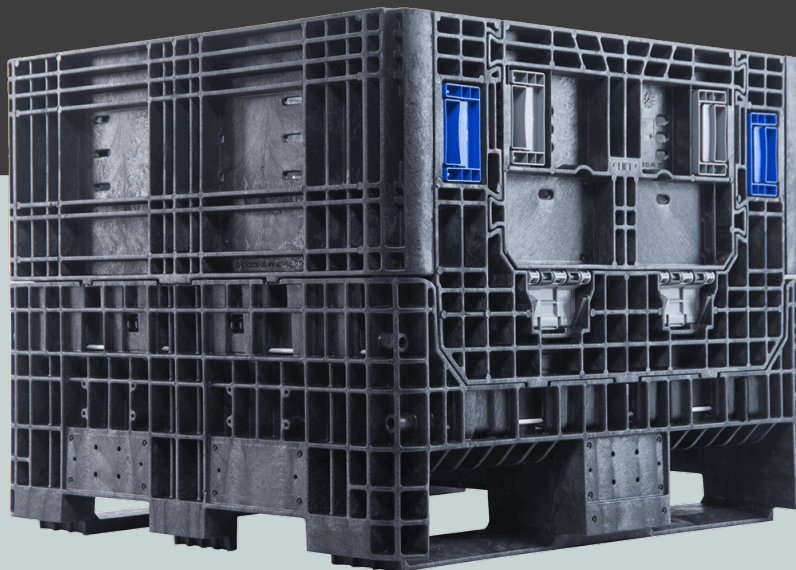

EXTERA

**CONTAINER SAFETY
GUIDELINES**

BAO CONTAINERS

Should you encounter any containers with the following issues:

Crack Corners

Missing Runners

Hole in Base

Please contact us at:
(888) 934-0905