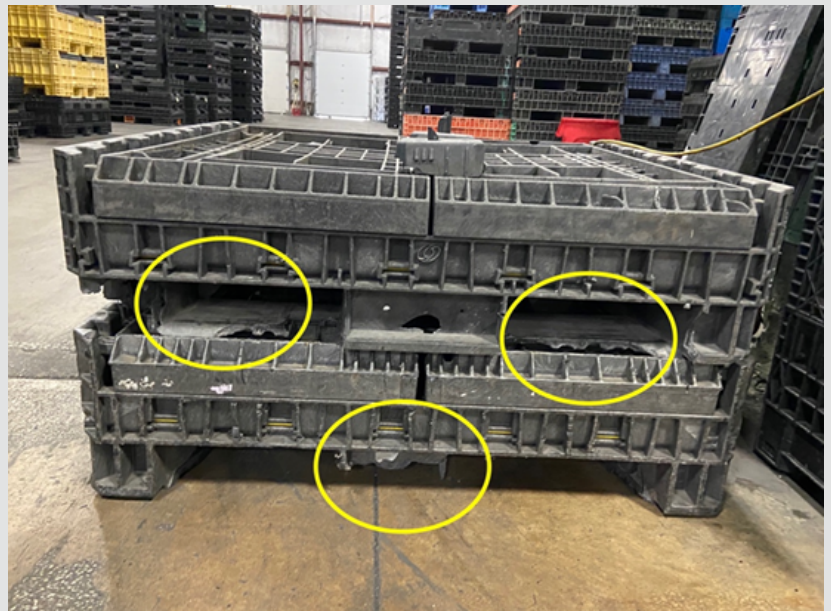

EXTERA

**CONTAINER SAFETY
GUIDELINES**

BAO CONTAINERS

Should you encounter any containers with the following issues:

Crack Corners

Missing Runners

Hole in Base

Please contact us at:
(888) 934-0905